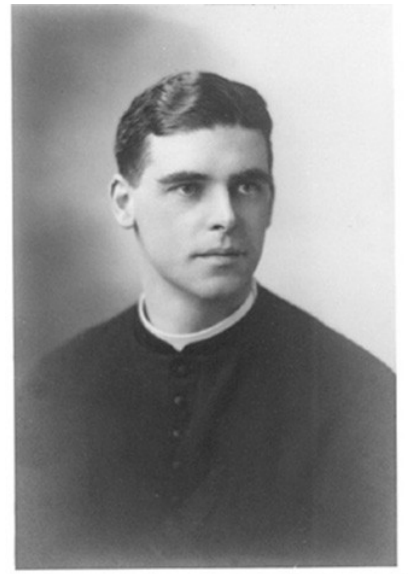

ARCHIVE PHOTOGRAPHS OF ST MARY THE VIRGIN, ADDINGTON

The Church in 1864

The Lych Gate, c. 1880

The Church, c. 1880

*Kenneth O'Farrell (Rector,
1830-34)*

A Christening, c. 1940

*Frederick Janssen (curate 1942-46) with choir
and servers*