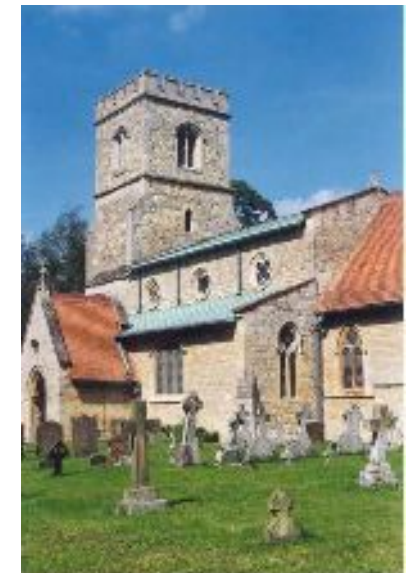

St Mary the Virgin Church, Addington

– Photographs of the Church

View from the north-west

View of the Tower

View from the east

View from the south-west

View from the south

View from the south-east

Clerestory window, Type 1

Clerestory window, type 3

Clerestory window, type 2

Clerestory window, type 4

Interior view of the chancel

The South Porch

*Memorial to Lucy Hubbard,
d. 1893*

Font