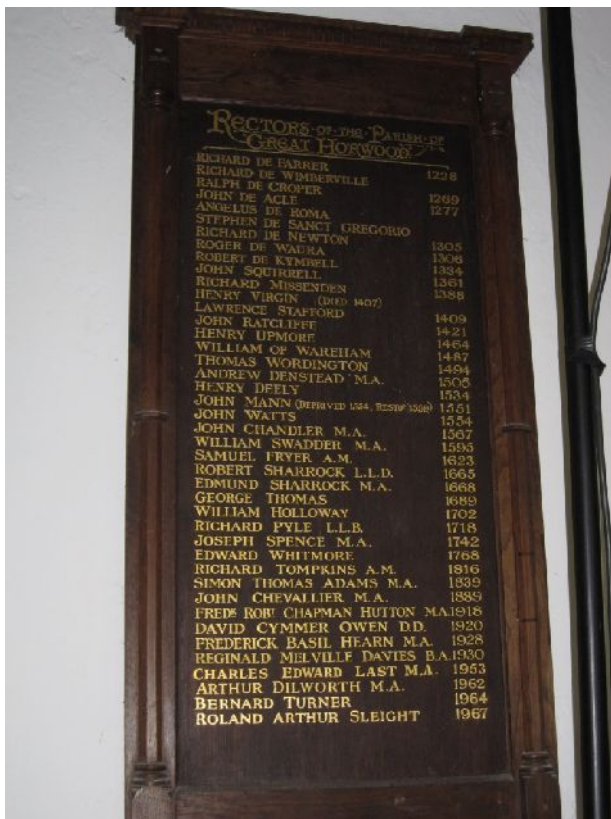

## Picture Gallery of St James Church, Great Horwood

*South-east view from road, showing War Memorial*

*View from south-east*

*View from east*

*View from north-east*

*Church tower*

*Detail above porch*

*View from west*

*East window depicting the four apostles and other biblical scenes*

*Screen*

*The Rectors of Great Horwood*

*Font*

1852 list of charitable bequests from 17th to 19th Centuries

Roof carving

17th Century memorial to Robert Barker and his wife Marie