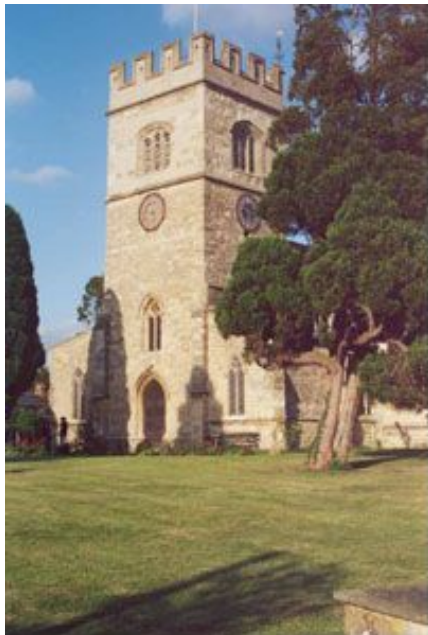

St Laurence Church, Winslow

– External Views of Church

From the west

From the north

East end of church

From the south-west

View from the south

View from the south-east

Weathervane and roof detail

Detail from tower

Porch on the south wall

Detail from the porch

West door