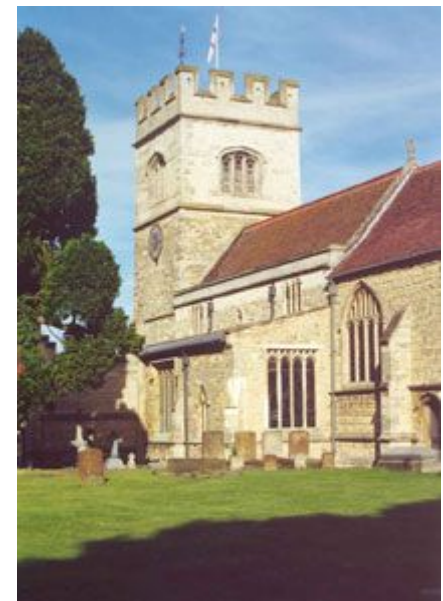

St Laurence Church, Winslow

– External Views of Church

From the west

From the north

East end of church

From the south-west

View from the south

View from the south-east

Weathervane and roof detail

Detail from tower

Porch on the south wall

Detail from the porch

West door