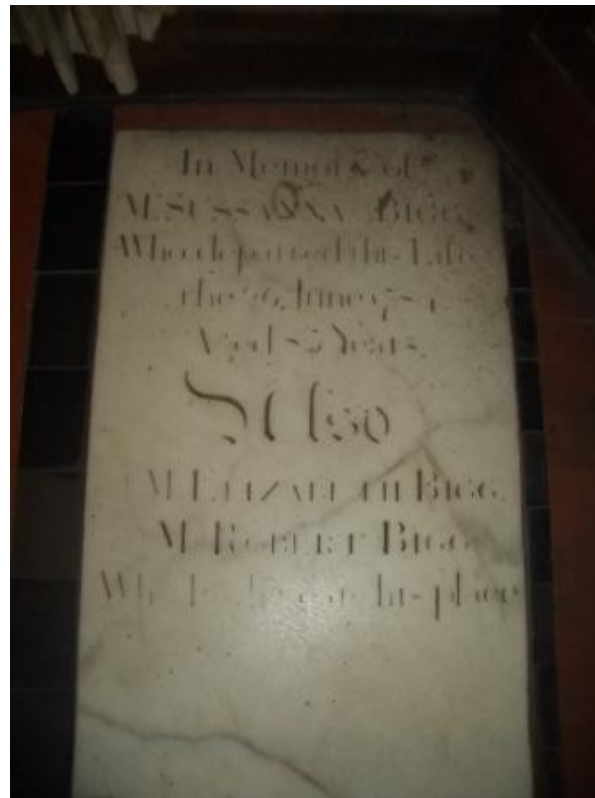

The High Altar

14th Century font

St Laurence Church, Winslow

– Internal Views of the Church

Stone head on pillar

1630s Pulpit

Memorial stones inside the Church building